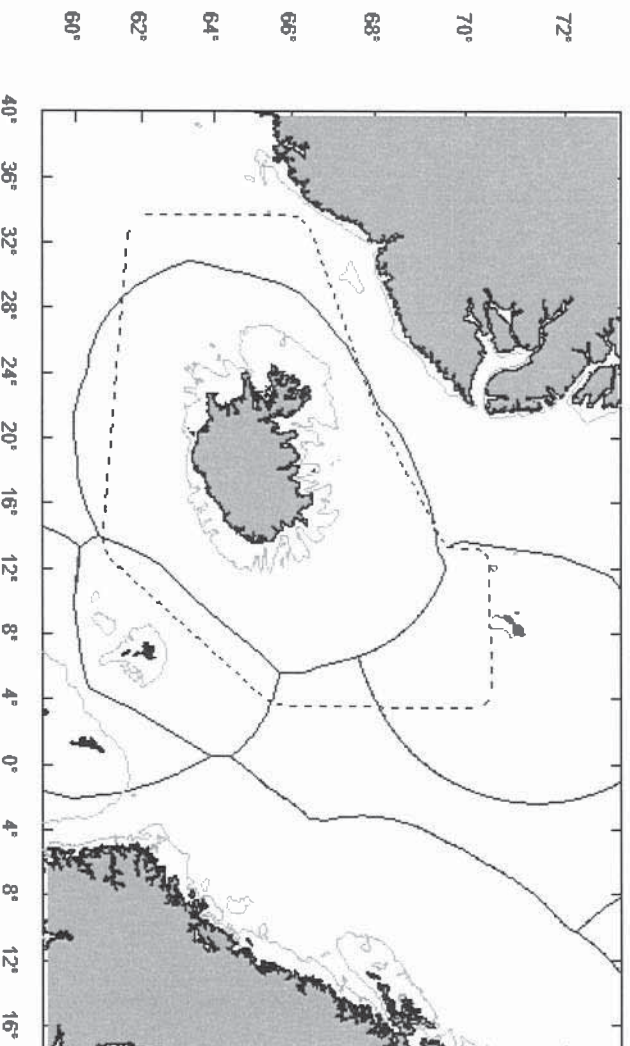

Proposed survey area for cruise A4-2015 during 22 April-15 May 2015.

Proposed survey area for cruise A6/15/6 July-9 August 2015 (broken line).