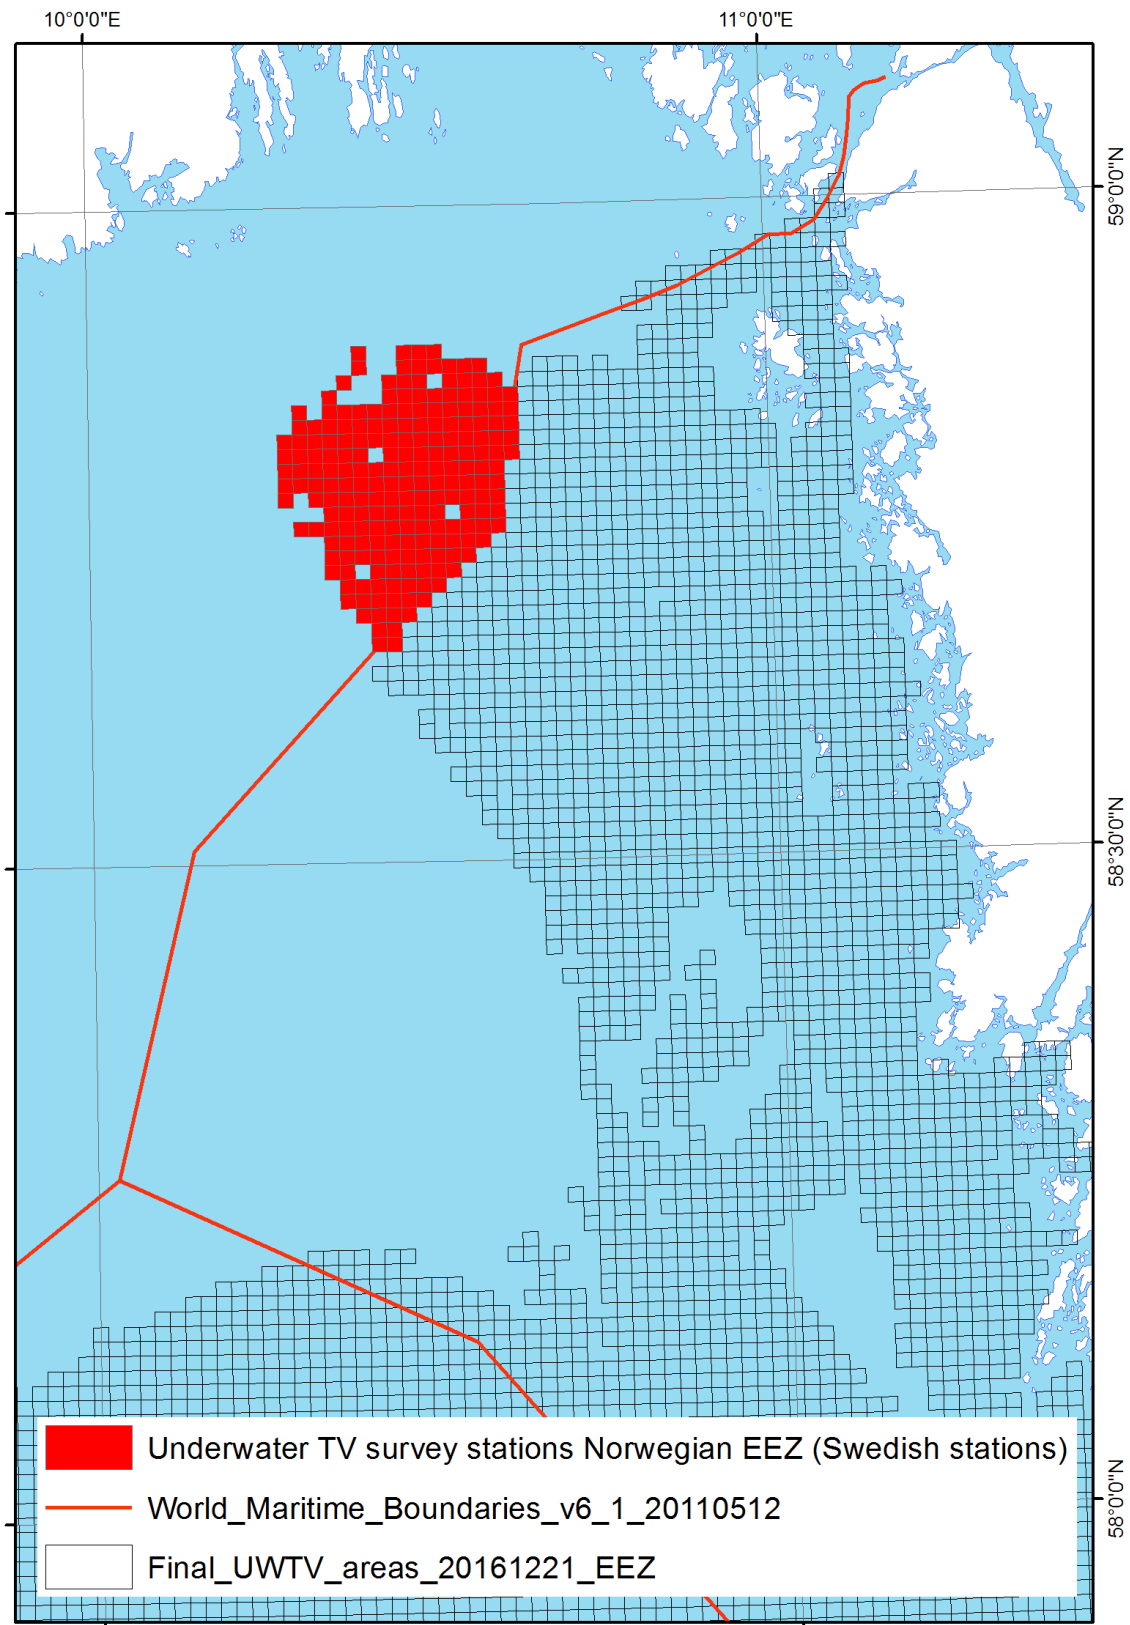

STANDARD FORM A1
Notification for Consent to Conduct Marine Scientific Research

Survey Map for the joint Danish/Swedish TV Monitoring for Norway lobster in 2019: stations in Norwegian EEZ.

Station positions are attached in an Excel file (Station_list_Norway_2019).